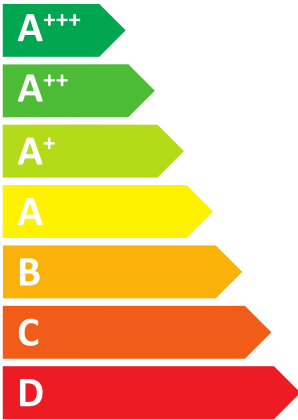

ENERGY

BOSCH

Compress 2000 AWF

CS2000AWF 26 R-T

7738602289

55°C

35°C

dB